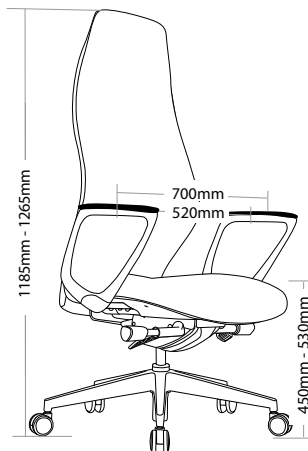

R3 EXECUTIVE SEATING

ASSIST

FEATURES

- » Adjustable seat height
- » Adjustable seat and back angle
- » Adjustable seat depth (seat slider)
- » Adjustable weight tension
- » Fixed aluminium arms
- » Available in high and low back
- » Plastic under pan
- » Moulded seat and back foam
- » Synchron mechanism with 3 locking positions
- » 700mm alloy base
- » Available in local fabrics
- » Optional frame or base colour (please allow 5 more days)
- » Suitable for indoor use only
- » 5 year warranty
- » Weight limit is 130kg

INDOOR USE ONLY

X Do not use as a step ladder

ASSIST-H