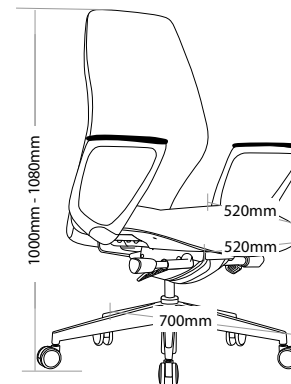

R3 EXECUTIVE SEATING

ASSIST

FEATURES

- » Adjustable seat height
- » Adjustable seat and back angle
- » Adjustable seat depth (seat slider)
- » Adjustable weight tension
- » Fixed aluminium arms
- » Available in high and low back
- » Plastic under pan
- » Moulded seat and back foam
- » Synchron mechanism with 3 locking positions
- » 700mm alloy base
- » Available in local fabrics
- » Optional frame or base colour (please allow 5 more days)
- » Suitable for indoor use only
- » 5 year warranty
- » Weight limit is 130kg

INDOOR USE ONLY

X Do not use as a step ladder

ASSIST-L