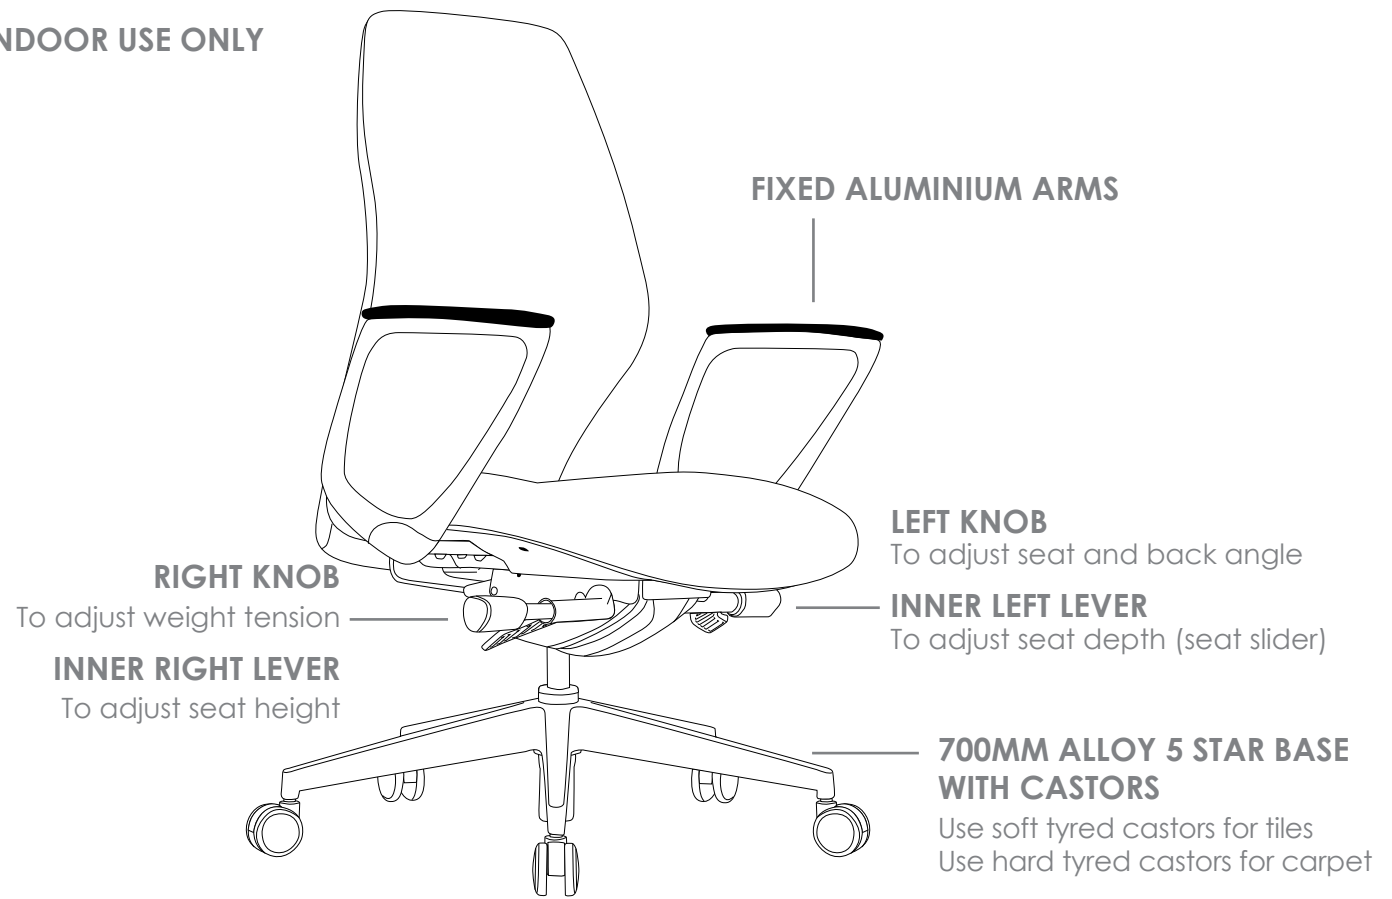

R3 EXECUTIVE SEATING

ASSIST

FEATURES

- » Adjustable seat height
- » Adjustable seat and back angle
- » Adjustable seat depth (seat slider)
- » Adjustable weight tension
- » Fixed aluminium arms
- » Available in high and low back
- » Plastic under pan
- » Moulded seat and back foam
- » Synchron mechanism with 3 locking positions
- » 700mm alloy base
- » Available in local fabrics
- » Optional frame or base colour (please allow 5 more days)
- » Suitable for indoor use only
- » 5 year warranty
- » Weight limit is 130kg

INDOOR USE ONLY

X Do not use as a step ladder